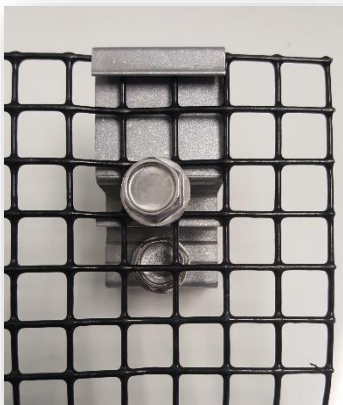

Kinetic Rodent Guard Clamp

5/16"

Fast

-Saves you time and money
-Fewest connection points of any rodent guard system

Simple

-Two step installation
• Attach clamp to module frame by tightening clamp
• Affix mesh to clamp by installing bolt

Strong

-Robustly clamps to module frame without compromising its structural integrity

Linear Feet of Mesh	Number of Pieces Required
25	18
50	34
75	52
100	68

*All products include required hardware

**Sold in boxes of 68