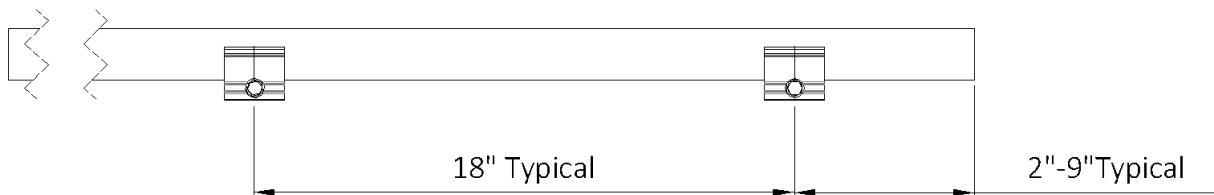

Kinetic Rodent Guard Clamp

5/16"

Fast

-Saves you time and money
-Fewest connection points of any rodent guard system

Simple

-Two step installation
• Attach clamp to module frame by tightening clamp
• Affix mesh to clamp by installing bolt

Strong

-Robustly clamps to module frame without compromising its structural integrity

Linear Feet of Mesh	Number of Pieces Required
25	18
50	34
75	52
100	68

*All products include required hardware

**Sold in boxes of 68